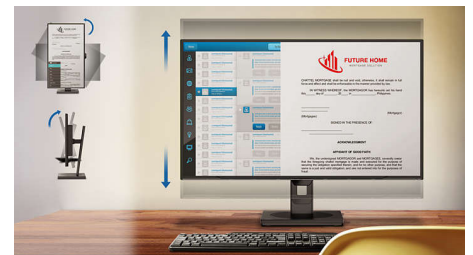

microphone and dual 5-watt integrated speakers deliver clear communications.

Built-in stereo speakers

A pair of high quality stereo speakers built into a display device. It can be visible front firing, or invisible down firing, top firing, rear firing, etc depending on model and design.

LowBlue Mode & Flicker-free

Our LowBlue Mode and Flicker-free technology have been developed to reduce eye strain and fatigue often caused by long hours in front of a monitor.

Compact Ergo Base

The Compact Ergo Base is a people-friendly Philips monitor base that tilts, pivot and height-adjusts so each user can position the monitor for maximum viewing comfort and efficiency.