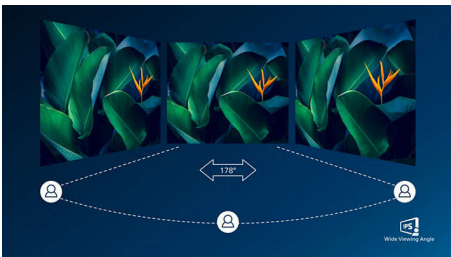

27E1N5600HE/75

Highlights

USB-C connection

This Philips display features a USB type-C connector with power delivery. With intelligent and flexible power management, you can power charge your compatible device directly. Its slim, reversible USB-C allows for easy, one-cable connection. You can watch high resolution video and transfer data at a super-speed, while powering up and re-charging your compatible device at the same time.

IPS technology

IPS displays use an advanced technology which gives you extra wide viewing angles of 178/178 degree, making it possible to view the display from almost any angle. Unlike standard TN panels, IPS displays gives you remarkably crisp images with vivid colors, making it ideal not only for Photos, movies and web browsing, but also for professional applications which demand color accuracy and consistent brightness at all times.