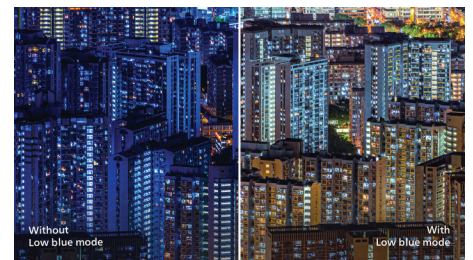

LowBlue Mode

Studies have shown that just as ultra-violet rays can cause eye damage, shortwave length blue light rays from LED displays can cause eye damage and affect vision over time. Developed for wellbeing, Philips LowBlue Mode setting uses a smart software technology to reduce harmful shortwave blue light.