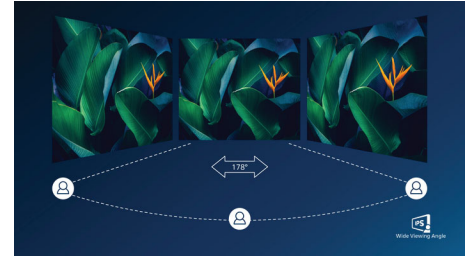

SmartImage Game mode

The new Philips gaming display has quick access OSD fine tuned for gamers, offering you multiple options. "FPS" mode (First person shooting) improves dark themes in games, allowing you to see hidden objects in dark areas. "Racing" mode adapts display with fastest response time, high color, along with image adjustments. "RTS" mode (Real time strategy) has a special SmartFrame mode which enables highlighting of specific area and allows for size and image adjustments. Gamer 1 and Gamer 2 enable you to save personal

325E8SW/89

customized settings based on different games, ensuring best performance.

IPS technology

IPS displays use an advanced technology which gives you extra wide viewing angles of 178/178 degree, making it possible to view the display from almost any angle. Unlike standard TN panels, IPS displays gives you remarkably crisp images with vivid colors, making it ideal not only for Photos, movies and web browsing, but also for professional applications which demand color accuracy and consistent brightness at all times.