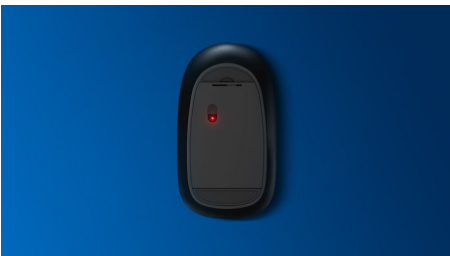

Smooth optical tracking

High definition optical tracking for smooth control

Optical Sensor

SPK7314/00

Specifications

Comfortable ergonomic design

Comfortable ergonomic mouse design feels great