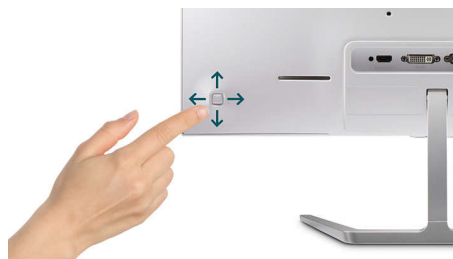

EasySelect Menu Toggle Key

The discreetly placed EasySelect Menu Toggle Key allows you to make quick and easy adjustments to monitor settings in the On-Screen Display menu.

323E7QDAA/75

HDMI Ready

An HDMI-ready device has all the required hardware to accept High-Definition Multimedia Interface (HDMI) input. A HDMI cable enables high-quality digital video and audio all transmitted over a single cable from a PC or any number of AV sources (including set-top boxes, DVD players, A/V receivers and video cameras).