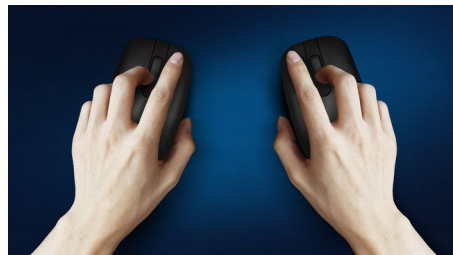

Ambidextrous mouse design

Ambidextrous shape feels good in right or left hand