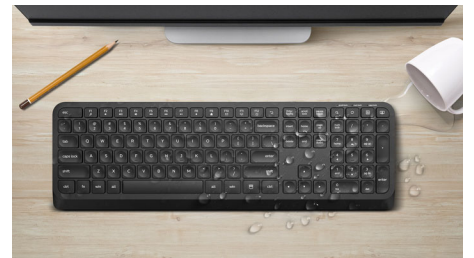

Keyboard designed for ultimate productivity

- Familiar layout for easy typing
- Low-profile keys for comfortable quiet typing
- Thin profile design looks great on your desk

Comfortable accurate control

- High definition optical tracking for smooth control
- Comfortable ergonomic mouse design feels great
- Ambidextrous shape feels good in right or left hand

PHILIPS

Keyboard-mouse combo
3 buttons 2.4GHz Wireless, Optical Sensor

SPT6324/00

Highlights

Familiar keyboard layout

Familiar layout for easy typing

Quiet-typing

Low-profile keys for comfortable quiet typing

Thin profile design

Thin profile design looks great on your desk

Smooth optical tracking

High definition optical tracking for smooth control

Comfortable ergonomic design

Comfortable ergonomic mouse design feels great

Ambidextrous mouse design

Ambidextrous shape feels good in right or left hand

Keystrokes for durability

Keys last millions of keystrokes for durability

Water resistant keys

Life can be messy. With this water resistant keyboard, the occasional spill or spray off is no problem. These keyboards are built to last.