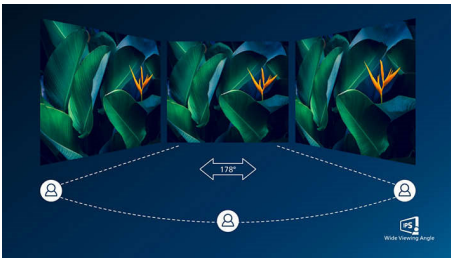

PHILIPS

Highlights

Ultra Wide-Color Technology

Ultra Wide-Color Technology delivers a wider spectrum of colors for a more brilliant picture. Ultra Wide-Color wider "color gamut" produces more natural-looking greens, vivid reds and deeper blues. Bring, media entertainment, images, and even productivity more alive and vivid colors from Ultra Wide-Color Technology.

IPS technology

IPS displays use an advanced technology which gives you extra wide viewing angles of 178/178 degree, making it possible to view the display from almost any angle. Unlike standard TN panels, IPS displays gives you remarkably crisp images with vivid colors, making it ideal not only for Photos, movies and web browsing, but also for professional applications which demand color accuracy and consistent brightness at all times.

UltraNarrow Border

The new Philips displays feature ultra-narrow borders which allow for minimal distractions and maximum viewing size. Especially suited for multi-display or tiling setup like gaming, graphic design and professional applications, the ultra-narrow border display gives you the feeling of using one large display.