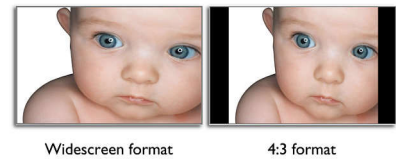

Easy picture format control

Philips easy picture format control on OSD is to switch from the 4:3 aspect ratio to the widescreen mode and back again to match the display's aspect ratio with your content for working with wide documents without scrolling or viewing widescreen media in the widescreen mode and distortion-free, native mode display of 4:3 ratio content.

Built-in stereo audio

A pair of high quality stereo speakers built into a display device. It can be visible front firing, or invisible down firing, top firing, rear firing, etc depending on model and design.

Glossy finish

An attractive, elegantly finished glossy finish that fits in with and complements your decor.