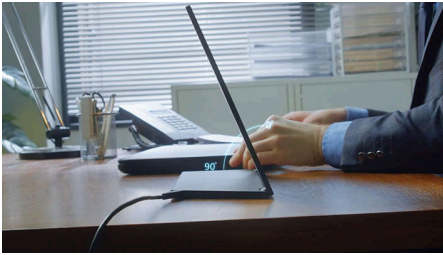

Highlights

Dual USB-C

This feature is geared toward those who are looking for a product that facilitates productivity. This monitor showcases two ports on the side of the monitor where each USB-C cord can be plugged in and then used simultaneously for multiple purposes; such as, but not limited to: charging, presenting and as an add-on to a dual screen setup.

Multi-angle stand

Our continuous tilt stand bends from 0 to 90 degrees with the kind of flexibility to allow you to get comfortable anywhere you need to keep up with your work.