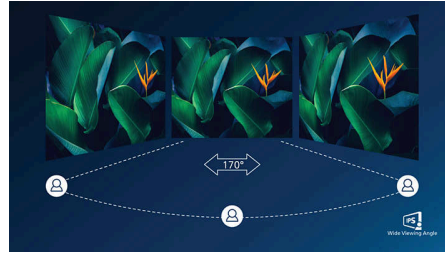

Multi-angle stand

Our continuous tilt stand bends from 0 to 90 degrees with the kind of flexibility to allow you to get comfortable anywhere you need to keep up with your work.

Performance, adaptability

Enjoy a clean, portable, dual-screen workstation. The soft, smooth, pliable USB-C cable is designed to be easy to carry and fit in any bag.

IPS technology

IPS displays use an advanced technology which gives you extra-wide viewing angles of 170/170 degrees, making it possible to view the display from almost any angle. Unlike standard TN panels, IPS displays gives you remarkably crisp images with vivid colours, making it ideal not only for Photos, movies and web browsing, but also for professional applications which demand colour accuracy and consistent brightness at all times.