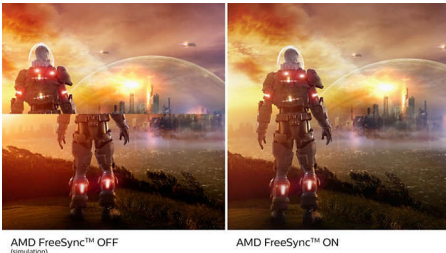

AMD FreeSync™ Premium

Gaming shouldn't be a choice between choppy gameplay or broken frames. AMD FreeSync™ Premium equips serious gamers with a fluid, tear-free gameplay experience at peak performance. There are no compromises, game confidently with a high refresh rate, low framerate compensation and low latency.