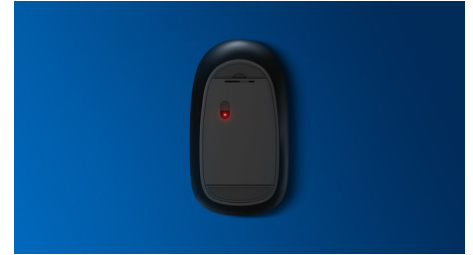

Philips 200 Series
Wired mouse

4 buttons
USB Wired
Optical Sensor

SPK7204

Designed for how you work

A comfortable mouse that adjusts to fit your palm and fits easily into your bag, this handy mouse companion has easy cable management and an optical sensor that lets it work on most surfaces.

Comfortable accurate control

- High definition optical tracking for smooth control
- Comfortable ergonomic mouse design feels great
- Ambidextrous shape feels good in right or left hand

Philips reliability

SPK7204/00

Highlights

Smooth optical tracking

High definition optical tracking for smooth control

Comfortable ergonomic design

Comfortable ergonomic mouse design feels great

Ambidextrous mouse design

Ambidextrous shape feels good in right or left hand