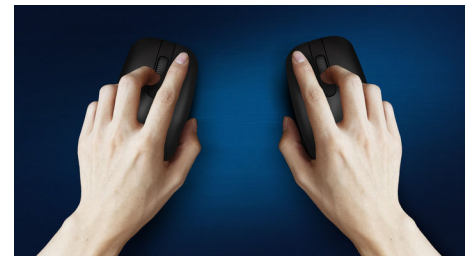

Comfortable accurate control

- High definition optical tracking for smooth control
- Comfortable ergonomic mouse design feels great
- Ambidextrous shape feels good in right or left hand

Philips reliability

SPK7204/00

Highlights

Smooth optical tracking

High definition optical tracking for smooth control

Comfortable ergonomic design

Comfortable ergonomic mouse design feels great

Ambidextrous mouse design

Ambidextrous shape feels good in right or left hand

Buttons last millions of click

Buttons last millions of clicks for durability

Plug-and-play

Simple plug-and-play wired USB connections

Unique stylish design

With the slim mouse design you are more likely to keep this with you for on-the-go productivity.