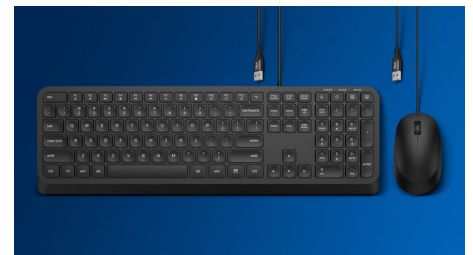

Philips 200 Series
Wired mouse

4 buttons
USB Wired
Optical Sensor

SPK7204

Designed for how you work

A comfortable mouse that adjusts to fit your palm and fits easily into your bag, this handy mouse companion has easy cable management and an optical sensor that lets it work on most surfaces.

Comfortable accurate control

- High definition optical tracking for smooth control
- Comfortable ergonomic mouse design feels great
- Ambidextrous shape feels good in right or left hand

Philips reliability

SPK7204/00

Highlights

Smooth optical tracking

High definition optical tracking for smooth control

Comfortable ergonomic design

Comfortable ergonomic mouse design feels great

Ambidextrous mouse design

Ambidextrous shape feels good in right or left hand

Buttons last millions of click

Buttons last millions of clicks for durability

Plug-and-play

Simple plug-and-play wired USB connections

Unique stylish design

With the slim mouse design you are more likely to keep this with you for on-the-go productivity.