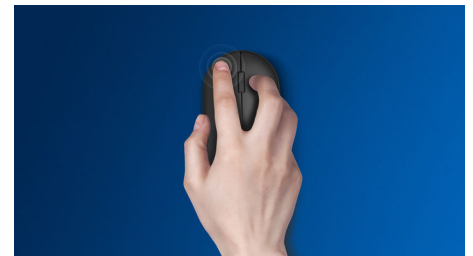

Philips 200 Series
Wired mouse

4 buttons
USB Wired
Optical Sensor

SPK7204

Designed for how you work

A comfortable mouse that adjusts to fit your palm and fits easily into your bag, this handy mouse companion has easy cable management and an optical sensor that lets it work on most surfaces.

Comfortable accurate control

- High definition optical tracking for smooth control
- Comfortable ergonomic mouse design feels great
- Ambidextrous shape feels good in right or left hand

Philips reliability

SPK7204/00

Highlights

Smooth optical tracking

High definition optical tracking for smooth control

Comfortable ergonomic design

Comfortable ergonomic mouse design feels great

Ambidextrous mouse design

Ambidextrous shape feels good in right or left hand

Buttons last millions of click

Buttons last millions of clicks for durability

Plug-and-play

Simple plug-and-play wired USB connections

Unique stylish design

With the slim mouse design you are more likely to keep this with you for on-the-go productivity.