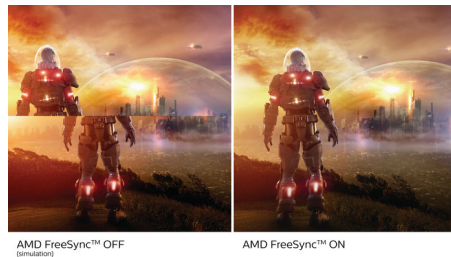

Ultra-smooth gaming

Gaming shouldn't be a choice between choppy gameplay or broken frames. With the new Philips monitor it doesn't have to be. Get fluid, artifact-free performance at virtually any framerate with AMD FreeSync™ technology, smooth quick refresh and ultra-fast response time.