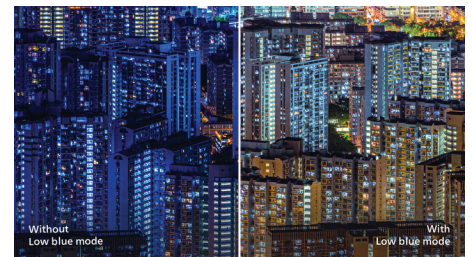

LowBlue Mode

Studies have shown that just as ultra-violet rays can cause eye damage, shortwave length blue light rays from LED displays can cause eye damage and affect vision over time. Developed for wellbeing, Philips LowBlue Mode setting uses a smart software technology to reduce harmful shortwave blue light.