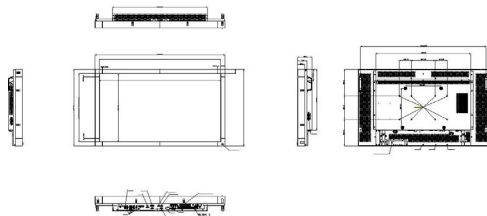

Power

- Mains power: 90-264 VAC, 50/60 Hz

- Consumption (On mode): Typ. 112W
- Standby power consumption: <0.5W

Supported Display Resolution

- Computer formats: 640 x 480, 60, 67, 72, 75Hz, 800 x 600, 56, 60, 72, 75Hz, 1024 x 768, 60Hz, 1280 x 768, 60Hz, 1280 x 800, 60Hz, 1280 x 1024, 60Hz, 1360 x 768, 60Hz, 1366 x 768, 60Hz, 1440 x 900, 60Hz, 1600 x 1200, 60Hz, 1920 x 1080, 60Hz, 1920 x 1200, 60Hz
- Video formats: 480i, 60Hz, 480p, 60Hz, 576p, 50Hz, 576i, 50Hz, 720p, 50, 60Hz, 1080i, 50, 60Hz, 1080p, 50, 60Hz

Dimensions

- Bezel thickness: 35.3mm/1.39"
- Set Width: 1091 mm
- Product weight: 26 kg
- Set Height: 646 mm
- Set Depth: 120 mm
- Set Width (inch): 43.0 inch
- Set Height (inch): 25.4 inch
- Wall Mount: 200x200mm, 400x200 mm
- Set Depth (inch): 4.7 inch
- Product weight (lb): 57.3 lb

Operating conditions

- Temperature range (operation): 0 - 40 °C
- MTBF: 50.000 hour(s)
- Relative humidity: 5 - 90 %

Accessories

- Included accessories: Remote Control, Batteries for remote control, AC Power Cord, VGA cable, User manual on CD-ROM, Quick start guide
- Optional accessories: Fixed wall mount, Flexible wall mount, Ceiling mount
- Stand: BM04642

Miscellaneous

- Bezel: metallic anthracite
- On-Screen Display Languages: English, French, German, Italian, Polish, Turkish, Russian, Simplified Chinese
- Warranty: Europe/North America: 3 years
- Regulatory approvals: CE, FCC, Class B, UL/cUL, CCC, C-Tick, RoHS

Issue date 2024-03-24

Version: 4.3.2

EAN: 87 12581 61901 5

© 2024 Koninklijke Philips N.V.
All Rights reserved.

Specifications are subject to change without notice.
Trademarks are the property of Koninklijke Philips N.V.
or their respective owners.

www.philips.com