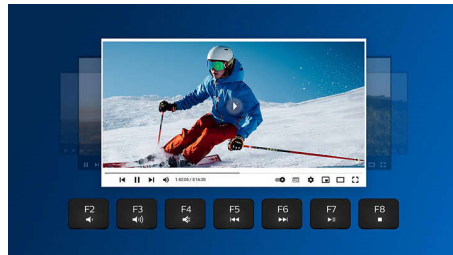

Pair it with up to 3 devices

Beautiful work-on-everything keyboard mouse combo with easy switching between three devices, including any computer, tablet or smartphone. Rewrite the rules of working from one device; simply switch and go.

Ergonomic palm rest

The palm rest helps position your hands comfortably on the keyboard, and offers a comfortable place to rest your palms when you are not typing.

Multi-media shortcuts

With these multi-media shortcuts, you can easily switch to music, volume or video play by a simple click.