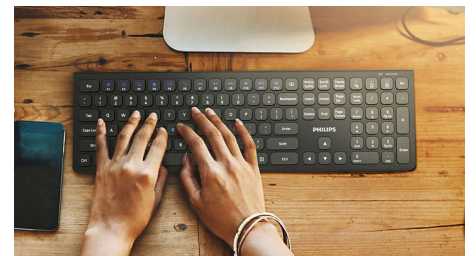

Ergonomic palm rest

The palm rest helps position your hands comfortably on the keyboard, and offers a comfortable place to rest your palms when you are not typing.

Multi-media shortcuts

With these multi-media shortcuts, you can easily switch to music, volume or video play by a simple click.

Intelligent power saving

With the intelligent power-saving function, this combo can go into standby and therefore save power when not in use.

Up to 3,200 DPI

This mouse delivers 800/1200/1600/2400/3200 5 levels precision tracking. Up to 3,200 DPI gives higher smoothing and accuracy.

Multi-OS compatibility

Compatible with iOS, MAC and Windows, you can easily switch among them via shortcuts.

Low-profile keys

The low-profile keys add a stylish look and are quick and responsive for typing.