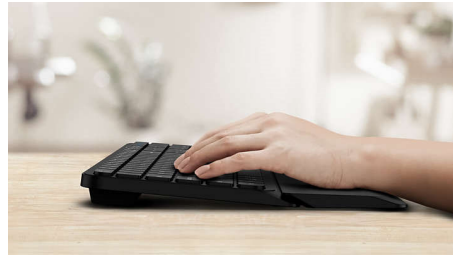

Designed with comfort in mind

- Ergonomic palm rest for extra comfort

Designed for performance

- Convenient multi-media shortcuts
- Low-profile keys are quick and stylish looking
- Multi-OS compatibility for multi devices

PHILIPS

Wireless keyboard-mouse combo
Multi-device functionality Detachable palm rest, Low-profile design, Up to 3200 DPI (adjustable)

SPT6607B/00

Highlights

2.4 G wireless connection

Keep the computer wires at bay. For any keyboard/mouse equipped with this feature, you can connect the accessory to any PC via a speedy 2.4 Hz wireless connection. The simple setup process, along with the accessory's sleek design, is sure to leave your workspace looking clean and wire-free.

Pair it with up to 3 devices

Beautiful work-on-everything keyboard mouse combo with easy switching between three devices, including any computer, tablet or smartphone. Rewrite the rules of working from one device; simply switch and go.

Ergonomic palm rest

The palm rest helps position your hands comfortably on the keyboard, and offers a comfortable place to rest your palms when you are not typing.

Multi-media shortcuts

With these multi-media shortcuts, you can easily switch to music, volume or video play by a simple click.