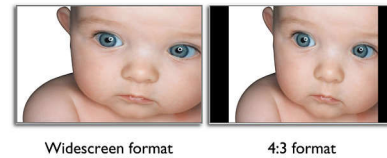

Easy picture format control

Philips easy picture format control on OSD is to switch from the 4:3 aspect ratio to the widescreen mode and back again to match the display's aspect ratio with your content for working with wide documents without scrolling or viewing widescreen media in the

widescreen mode and distortion-free, native mode display of 4:3 ratio content.

Eco-friendly materials

"Philips is committed to use sustainable, eco-friendly materials across its monitor range. All body plastic parts, metal chassis parts and packing materials use 100% recyclable materials. In some selected models we utilize upto 65% post consumer recycled plastics. Strict adherence to RoHS standards ensure substantial reduction or elimination of toxic substances like Lead, for example. Mercury content in monitors with CCFL backlight has been reduced significantly, while eliminated in monitors with LED backlight completely. Visit Philips @ <http://www.asimpleswitch.com/global/> to learn more.

SmartControl Lite

SmartControl Lite is the next generation 3D icon based GUI monitor control software. This allows user to fine-tune most parameters of the monitor like Color, Brightness, screen calibration, Multi-media, ID management, etc with the mouse.