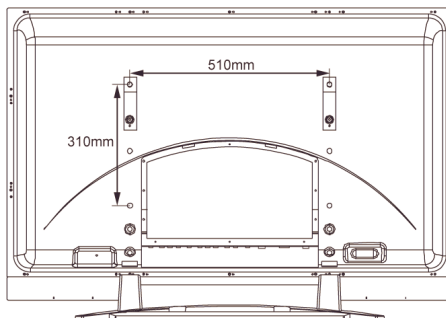

connector

Convenience

- Screen Format Adjustments: 5x zoom function for matrixing
- Picture in Picture: Picture in Picture All Inputs, Double window
- Network controllable: RS232
- User convenience: On-screen Display
- Monitor Controls: Left/Right, Power On/Off, Up/Down
- OSD Languages: English, French, German, Italian, Spanish
- SRS sound processing
- Built-in Audio: Built-in amplifier (2x10) and 2 Watts RMSx2 stereo speakers
- DPMS power saving system
- Screen saving functions: Full white, image reverse, pixel shift
- Regulatory approvals: CE Mark, FCC-B, UL, CSA

Power

- Consumption (On mode): 330 Watts (average)
- Power supply: 100-240VAC, 50/60Hz
- Sleep Mode: 5 Watts Max.

Dimensions

- Dimensions (without base) (W x H x D): 1138 x 691 x 98 mm
- Weight: 37 kg
- Temperature range (operation): 0°C to 40°C
- Relative humidity: 20% - 80%
- Lifetime to 50% brightness: 30000 hr

Accessories

- Included accessories: AC Power Cord, Remote Control, Battery, S-video cable, AV cable, 3xRCA to 3x RCA, Audio Cable, VGA cable
- User Guide on CD-ROM
- Optional accessories: Ceiling mount, Flexible wall mount, Fixed wall mount, Table top stand
- User Manual: Eng, Ger, Fre, Spa, Ita

Miscellaneous

- Bezel: Metallic Antracite

Issue date 2022-05-10

Version: 4.0.8

12 NC: 8639 000 15945
EAN: 87 10895 87875 3

© 2022 Koninklijke Philips N.V.
All Rights reserved.

Specifications are subject to change without notice.
Trademarks are the property of Koninklijke Philips N.V.
or their respective owners.

www.philips.com