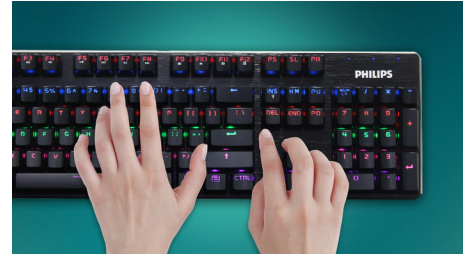

Philips Momentum
Wired mechanical gaming
keyboard

Ambiglow multi-color

High-speed mechanical keys
Full key N-rollover
Metallic alloy surface

SPK8404

Brighten up your gaming

The momentum gaming keyboard features high speed mechanical keys for the dialed-in performance. Ambiglow for a cool match to your system. Metal alloy surface offers rugged durability.

Designed for heavy use

- 50 million keystroke lifespan
- Alloy surface for super durability

PHILIPS

Wired mechanical gaming keyboard
Ambiglow multi-color High-speed mechanical keys, Full key N-rollover, Metallic alloy surface

- System Requirements: Microsoft Windows 2000, ME, XP, Vista and above, Linux, IOS

High-speed mechanical keys

6-color backlit keys

Five additional dedicated macro keys

Metallic Alloy surface

SPK8404/00

Highlights

Full n-key rollover

Fast complex gaming key strokes demand advanced performance. With full N-key rollover every key is registered independently without confusion so that each keystroke is correctly registered regardless of how many other keys are being pressed or held down at the time.