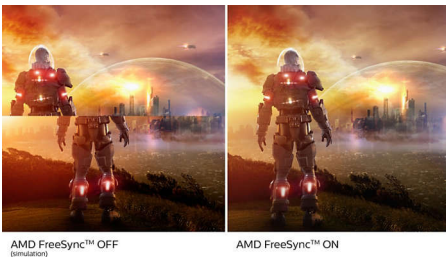

AMD FreeSync™ Premium

Gaming shouldn't be a choice between choppy gameplay or broken frames. AMD FreeSync™ Premium equips serious gamers with a fluid, tear-free gameplay experience at peak performance. There are no compromises, game confidently with a high refresh rate, low framerate compensation, and low latency.