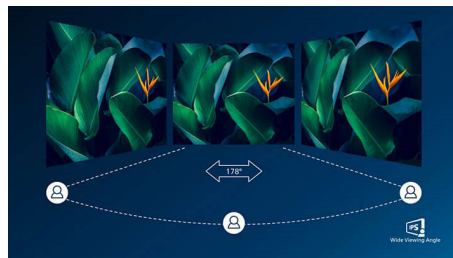

PHILIPS

Slim monitor with Ultra Wide-Color
C Line 32 (31.5" / 80 cm diag.), 1920 x 1080 (Full HD)

325C7QJSB/69

Highlights

Ultra Narrow Bezel

Utilizing latest technology panels, the new Philips displays are designed with minimalistic approach by limiting the outer bezel thickness to about 2.5mm. Combined with in-panel black matrix strip of around 9mm, the overall bezel dimensions are reduced significantly allowing for minimal distractions and maximum viewing size. Especially suited for multi-display or tiling setup like gaming, graphics design and professional applications, the Ultra narrow bezel display gives you the feeling of using one large display.

UltraSlim for a stylish look

Our new display is impossibly thin! The UltraSlim profile offers a minimalistic look that looks great in living spaces and desks.

EasySelect Menu Toggle Key

The discreetly placed EasySelect Menu Toggle Key allows you to make quick and easy adjustments to monitor settings in the On-Screen Display menu.

Ultra Wide-Color Technology

Ultra Wide-Color Technology delivers a wider spectrum of colors for a more brilliant picture. Ultra Wide-Color wider "color gamut" produces more natural-looking greens, vivid reds and deeper blues. Bring, media entertainment, images, and even productivity more alive and vivid colors from Ultra Wide-Color Technology.

IPS technology

IPS displays use an advanced technology which gives you extra wide viewing angles of 178/178 degree, making it possible to view the display from almost any angle. Unlike standard TN panels, IPS displays gives you remarkably crisp images with vivid colors, making it ideal not only for Photos, movies and web browsing, but also for professional applications which demand color accuracy and consistent brightness at all times.