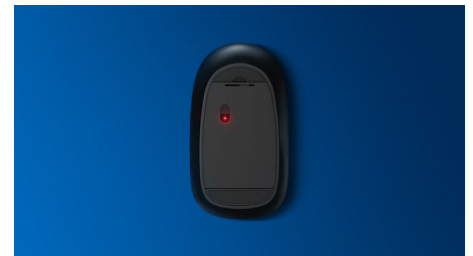

SPK7624/00

Highlights

Easy-to-connect

Easy to connect and tangle free, the wireless design makes life more simple.

Long battery life

The long battery life means you rarely have to replace the batteries, for long reliable use when you need it.

Smooth optical tracking

High definition optical tracking for smooth control

Comfortable ergonomic design

Comfortable ergonomic mouse design feels great

Buttons last millions of click

Buttons last millions of clicks for durability