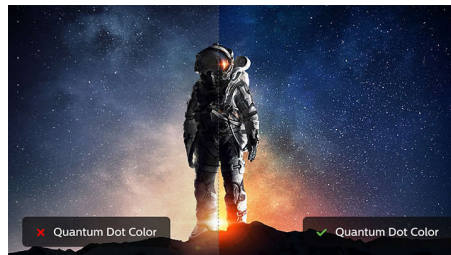

Quantum Dot Technology

Quantum Dot Technology is an innovative semiconductor nanocrystal technology that precisely emits light to produce bluer blues, greener greens and redder reds. LCD monitors with Quantum Dot color produce a more dynamic range of colors and show the true natural palette of colors in the picture. The result - vibrant, dynamic, you-gotta-see-it-to-believe-it color.