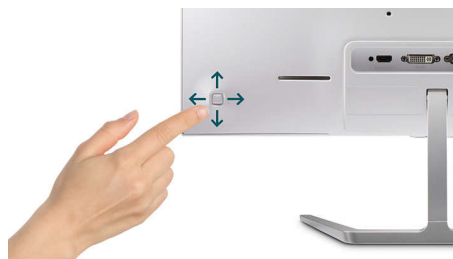

EasySelect Menu Toggle Key

The discreetly placed EasySelect Menu Toggle Key allows you to make quick and easy adjustments to monitor settings in the On-Screen Display menu.

323E7QDAB/69

HDMI Ready

An HDMI-ready device has all the required hardware to accept High-Definition Multimedia Interface (HDMI) input. A HDMI cable enables high-quality digital video and audio all transmitted over a single cable from a PC or any number of AV sources (including set-top boxes, DVD players, A/V receivers and video cameras).