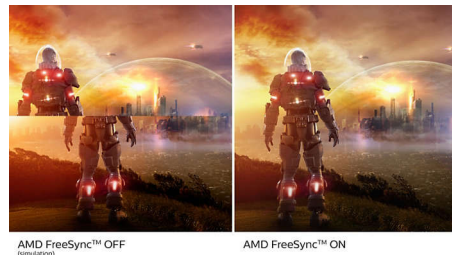

Ultra-smooth gaming

Gaming shouldn't be a choice between choppy gameplay or broken frames. With the new Philips monitor it doesn't have to be. Get fluid,

artefact-free performance at virtually any frame rate with AMD FreeSync™ technology, smooth, quick refresh and ultra-fast response time.