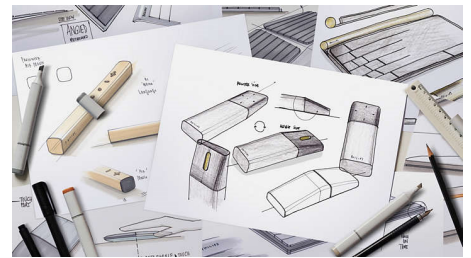

SPK7204/00

Highlights

Smooth optical tracking

High-definition optical tracking for smooth control

Ambidextrous mouse design

Ambidextrous shape feels good in right or left hand

Plug-and-play

Simple plug-and-play wired USB connections

Comfortable ergonomic design

Comfortable ergonomic mouse design feels great

Buttons last millions of click

Buttons last millions of clicks for durability

Unique, stylish design

With the slim design of the mouse, you are more likely to keep this with you for on-the-go productivity.