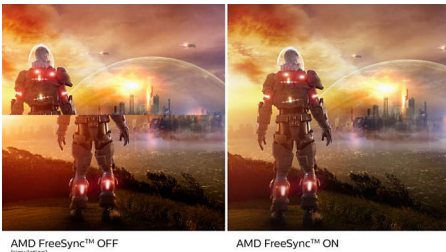

AMD FreeSync™ Premium

Gaming shouldn't be a choice between choppy gameplay or broken frames. AMD FreeSync™ Premium equips serious gamers with a fluid, tear-free gameplay experience at peak performance. There are no compromises, game confidently with a high refresh rate, low framerate compensation and low latency.