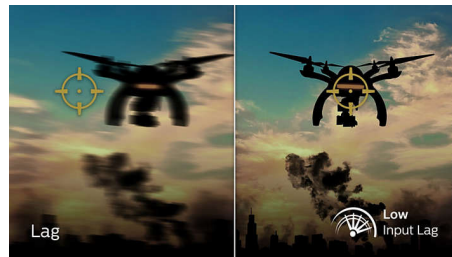

Low input lag

Input lag is the amount of time that elapses between performing an action with connected devices and seeing the result on screen. Low input lag reduces the time delay between entering a command from your devices to monitor, greatly improving play on twitch-sensitive video games, particularly important for playing fast-paced, competitive games.