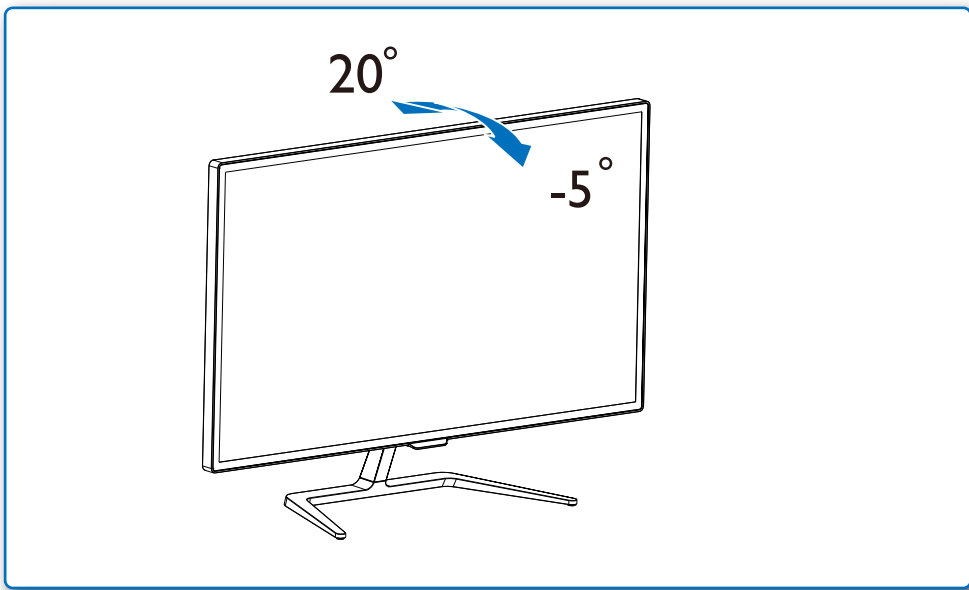

GRAPHIC DEVELOPMENT MMD	
Product name	2X6E7-QSG
Project name	Folded sheet
Project no.	1:1
Finishing	594 (W) x 210 (H) mm
Scale	148.5 (W) x 210 (H) mm
Size Speads	
Size	
Operator(s)	
Date amended	Jul. 14, 2016
VERSION No.	13
APPROVAL	
QC Lithographer	
Product Manager	
Date Check	
ARTWORK DOCUMENT	
Paper	80gsm White, woodfree coated
Numbers of colours	2C+2C
Spotcolor	
Aftertreatment	
☐ Cropping	
☐ Coating	
☐ Varnishing	
☐ Embossing	
☐ Citterguide	
☐ Die-cut	
☐ Binding	
☐ Glue	

4

- Note: To find a list of MHL-certified devices, visit the official MHL website (<http://www.mhlconsortium.org>)
- 注意: 如需取得MHL认证的设备的列表, 请访问MHL官方网站 (<http://www.mhlconsortium.org>)
- Remarque: Pour la liste des appareils certifiés MHL, visitez le site web officiel de MHL (<http://www.mhlconsortium.org>)
- Примечание: Чтобы найти список устройств с сертификацией MHL, перейдите на официальный сайт MHL (<http://www.mhlconsortium.org>)
- Nota: Para encontrar una lista de dispositivos con la certificación MHL, visite el sitio Web oficial de MHL (<http://www.mhlconsortium.org>)
- Not: MHL onaylı aygıtların listesi için, MHL resmi web sitesini ziyaret edin (<http://www.mhlconsortium.org>)
- Hinweis: Eine Liste MHL-zertifizierter Geräte finden Sie auf der offiziellen MHL-Webseite (<http://www.mhlconsortium.org>)
- Примечание: Список устройств, сертифицированных консорциумом MHL, представлен на официальном веб-сайте MHL (<http://www.mhlconsortium.org>)
- Nota: Per trovare un elenco di dispositivi certificati MHL, visitate il sito ufficiale MHL (<http://www.mhlconsortium.org>)
- ध्यान दें: प्राप्तकर्ता (MHL) प्रमाणित उपकरणों की सूची प्राप्त करने के लिए, आधिकारिक पर्यवेक्षण वेबसाइट (<http://www.mhlconsortium.org>) पर जाएँ।
- Nota: Para encontrar una lista de dispositivos con certificación MHL, visite el sitio Web oficial de MHL (<http://www.mhlconsortium.org>)
- ملاحظة: العثور على قائمة بالأجهزة المعتمدة من MHL، افرزيرارة موقع MHL الرسمي، (<http://www.mhlconsortium.org>)
- 참고: MHL 인증 장치 목록은 MHL 공식 웹사이트 (<http://www.mhlconsortium.org>)를 참조하십시오.
- 注: MHL 認定装置のリストを見つけるには、正規 MHL Web サイトにアクセスしてください。 (<http://www.mhlconsortium.org>)

- EN Need help? Online help: www.philips.com/support
- SC 需要帮助? 在线帮助: www.philips.com/support
- FR Besoin d'Aide? Aide en ligne: www.philips.com/support
- ES ¿Necesita ayuda? Ayuda en línea: www.philips.com/support
- DE Benötigen Sie Hilfe? Online-Hilfe: www.philips.com/support
- IT Avete bisogno di aiuto? Guida in linea: www.philips.com/support
- BR Precisa ajuda? Ajuda online: www.philips.com/support
- KO 도움이 필요하십니까? 온라인 도움말: www.philips.com/support
- UK Потребуєте допомоги? Підтримка он-лайн: www.philips.com/support
- RU Нужна помощь? Интерактивная справка: www.philips.com/support
- TR Yardıma ihtiyacınız var mı? Online yardım: www.philips.com/support
- HI क्या सहायता की जरूरत है? ऑनलाइन सहायता: www.philips.com/support
- AR هل تريد المساعدة عبر الإنترنت: www.philips.com/support
- JP ヘルプが必要ですか? オンラインヘルプ: www.philips.com/support

Version: M72X6EQIT
© 2016 Koninklijke Philips N.V. All rights reserved. Specifications are subject to change without notice. Philips and the Philips Shield Emblem are registered trademarks of Koninklijke Philips N.V. and are used under license from Koninklijke Philips N.V.
www.philips.com

Register your product and get support at www.philips.com/welcome

236E7
256E7
276E7