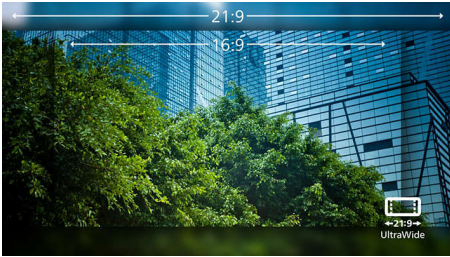

Highlights

UltraWide CrystalClear images

These Philips screens deliver Crystal Clear, UltraWide Quad HD 3440 x 1440 pixel images. Utilising high-performance panels with high-density pixel count and 178/178 wide viewing angles, these new displays will make your images and graphics come alive. The UltraWide 21:9 format enables more productivity with more room for side-by-side comparisons and more viewable spreadsheet columns. Whether you are a demanding professional requiring extremely detailed information for CAD-CAM solutions or a financial wizard working on huge spreadsheets, Philips displays deliver Crystal Clear images.