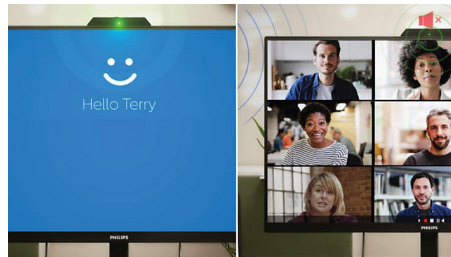

Webcam and noise-cancelling mic

This Philips monitor comes with a built-in 5 MP webcam, a noise-cancelling microphone, and speakers, making it perfect for working from home and collaborating remotely. The webcam is certified for Windows Hello and is equipped with advanced sensors for Windows Hello™ facial recognition, which conveniently logs you into your Windows devices in less than 2 seconds. The physical camera switch offers extra privacy when not in use. The noise-cancelling microphone and dual 5 watt integrated speakers deliver clear communications.