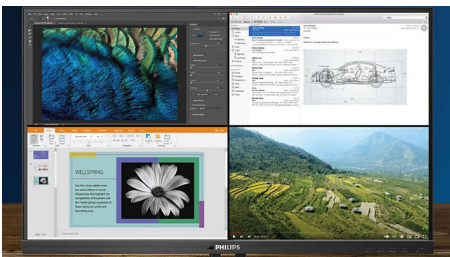

Sustainable Eco-design

- Zero power consumption with 0 watt hard switch

Expand your viewing experience

- SmartImage presets for easy optimized image settings
- IPS LED wide view technology for image and color accuracy
- UltraClear 4K UHD (3840x2160) resolution for precision
- MultiView 4K for 4 systems on one screen
- Expansive 43-inch class brilliant display

PHILIPS

4K Ultra HD LCD display
43 (42.51" / 108 cm diag.) 3840 x 2160 (4K UHD)

BDM4350UC/89

Highlights

UltraClear 4K UHD Resolution

These Philips displays utilize high performance panels to deliver UltraClear, 4K UHD (3840 x 2160) resolution images. Whether you are demanding professional requiring extremely detailed images for CAD solutions, using 3D graphics applications or a financial wizard working on huge spreadsheets, Philips displays will make your images and graphics come alive.

IPS technology

IPS displays use an advanced technology which gives you extra wide viewing angles of 178/178 degree, making it possible to view the display from almost any angle. Unlike standard TN panels, IPS displays gives you remarkably crisp images with vivid colors, making it ideal not only for Photos, movies and web browsing, but also for professional applications which demand color accuracy and consistent brightness at all times.

MultiView technology for 4K

Philips MultiView feature on this expansive 4K UHD display enables you to have up to four

systems each shown in Full HD on one screen. You can use the Picture-by-Picture (PbP) for monitoring four systems on one screen for control rooms or security. Or for multiple devices like two notebooks side-by-side simultaneously, making collaboration more productive. Or Picture-in-Picture mode (PiP) watching a live football feed from your set-top box, while working on your PC.