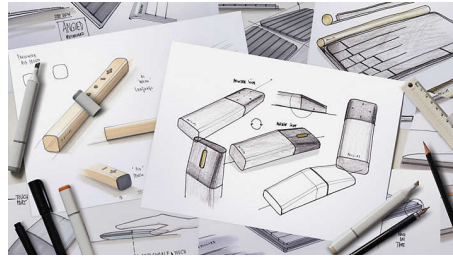

Highlights

Plug-and-play

Simple plug-and-play wired USB connections

Keystrokes for durability

Keys last millions of keystrokes for durability

Stylish design

The design is adjusted to be the most suitable for ergonomics after rounds of user surveys, and also takes into account stylish, slim appearance, and space saving.