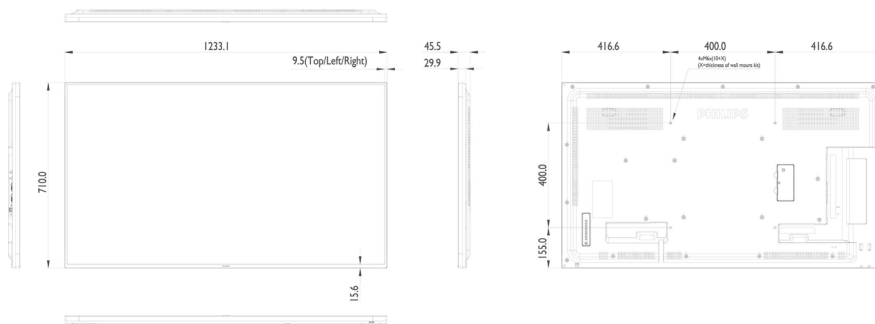

- Set Width: 1231.9 mm
- Product weight: 18.0 kg
- Set Height: 711.2 mm
- Set Depth: 45.72 mm
- Set Width (inch): 48.5 inch
- Set Height (inch): 28.0 inch
- Wall Mount: 400 x 400 mm, M6
- Set Depth (inch): 1.8 inch
- Bezel width: 9.5 mm (T/L/R) 15.6mm (B)
- Product weight (lb): 39.68 lb

Operating conditions

- Altitude: 0 ~ 3000 m
- Temperature range (operation): 0 ~ 40 °C
- MTBF: 50,000 hour(s)
- Relative humidity: 20 ~ 80 %
- Temperature range (storage): -20 ~ 60 °C

Multimedia Applications

- USB Playback Video: M2TS, M4V, MK3D, MKV, MP4, MPEG, MPG, MTS, TS, TTS, VOB, WMV
- USB Playback Picture: BMP, GIF, JPEG, JPG, PDF
- USB Playback Audio: AAC, AIF, AIFF, M4A, MP3, WAV, WMA, ASF, LPCM, M3U, MP4

Internal Player

- CPU: Quad Core Cortex A9 1.8GHz
- GPU: ARM Mali400 Quad Core 533MHz
- Memory: 2GB DDR3
- Storage: 16GB EMMC

Accessories

- Included accessories: Remote Control, Batteries for remote control, Quick start guide, RS232 cable, AC Power Cord

- Optional accessories: ColourCalibrationKit (CCK4602)
- Stand: Universal Stand (Large size) (Optional)

Miscellaneous

- On-Screen Display Languages: English, French, German, Spanish, Polish, Turkish, Russian, Italian, Simplified Chinese, Traditional Chinese, Arabic, Japanese, Danish, Dutch, Finnish, Norwegian, Portuguese, Swedish
- Warranty: 3 year warranty
- Regulatory approvals: EnergyStar 7.0, CE, FCC, Class B, UL/cUL, CCC, C-Tick, RoHS, GOST, BSMI, CB, J-Moss, PSE, VCCI

Issue date 2024-10-29

Version: 7.0.1

EAN: 87 12581 74128 0

© 2024 Koninklijke Philips N.V.
All Rights reserved.

Specifications are subject to change without notice.
Trademarks are the property of Koninklijke Philips N.V.
or their respective owners.

www.philips.com