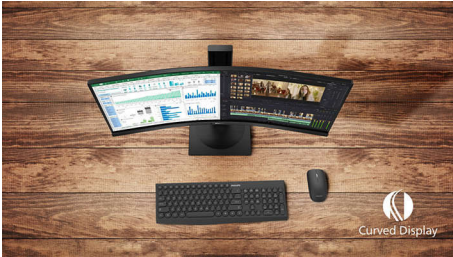

Philips Monitor
Full HD Curved LCD
monitor

E Line

24 (23.6" / 59.9 cm diag.)
1920 x 1080 (Full HD)

241E1C

Simply immersive

The 24" curved E line display offers a truly immersive experience in a stylish design. Experience crisp Full HD visuals, and smooth action with AMD FreeSync technology.

- Curved display design for more immersive experience

Greener everyday

- Mercury Free eco-friendly display

Superb Picture Quality

- SmartContrast for rich black details
- 16:9 Full HD display for crisp detailed images
- VA display delivers awesome images with wide viewing angles
- SmartImage game mode optimized for gamers
- Effortlessly smooth gameplay with AMD FreeSync™ technology

PHILIPS

Full HD Curved LCD monitor
E Line 24 (23.6" / 59.9 cm diag.), 1920 x 1080 (Full HD)

Highlights

Curved display design

Desktop monitors offer a personal user experience, which suits a curve design very well. The curved screen provides a pleasant yet subtle immersion effect, which focuses on you at the center of your desk.

VA display

Philips VA LED display uses an advanced multi-domain vertical alignment technology which gives you super-high static contrast ratios for extra vivid and bright images. While standard office applications are handled with ease, it is especially suitable for photos, web-browsing, movies, gaming, and demanding graphical applications. It's optimized pixel management technology gives you 178/178 degree extra wide viewing angle, resulting in crisp images.