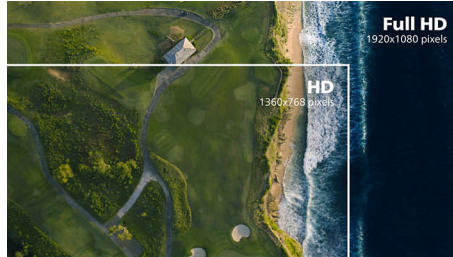

16:9 Full HD display

Picture quality matters. Regular displays deliver quality, but you expect more. This display features enhanced Full HD 1920 x 1080 resolution. With Full HD for crisp detail paired with high brightness, incredible contrast and realistic colors expect a true to life picture.