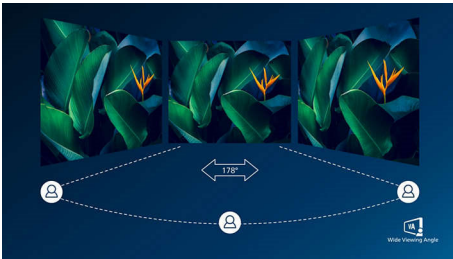

PHILIPS

Full HD Curved LCD monitor
E Line 24 (23.6" / 59.9 cm diag.), 1920 x 1080 (Full HD)

Highlights

Curved display design

Desktop monitors offer a personal user experience, which suits a curve design very well. The curved screen provides a pleasant yet subtle immersion effect, which focuses on you at the center of your desk.

VA display

Philips VA LED display uses an advanced multi-domain vertical alignment technology which gives you super-high static contrast ratios for extra vivid and bright images. While standard office applications are handled with ease, it is especially suitable for photos, web-browsing, movies, gaming, and demanding graphical applications. It's optimized pixel management technology gives you 178/178 degree extra wide viewing angle, resulting in crisp images.