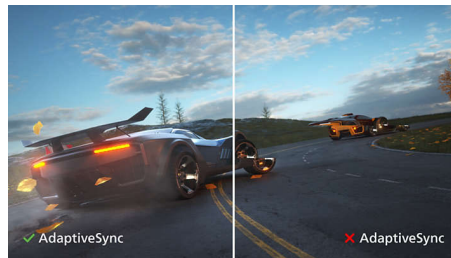

Adaptive-Sync technology

Gaming shouldn't be a choice between choppy gameplay or broken frames. Get fluid, artifact-free performance at virtually any framerate with Adaptive-Sync technology, smooth quick refresh and ultra-fast response time.