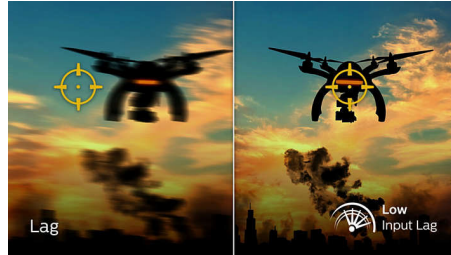

Low Input Lag

Input lag is the amount of time that elapses between performing an action with connected devices and seeing the result on screen. Low input lag reduces the time delay between entering a command from your devices to monitor, greatly improving play on twitch-sensitive video games, particularly important for playing fast-paced, competitive games.