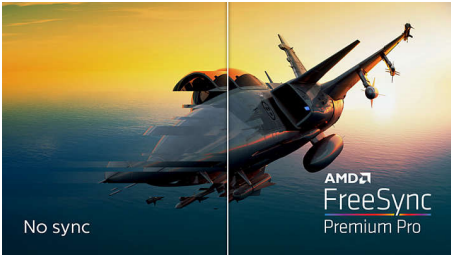

4K UHD gaming monitor
Evnia 5000 27" (68.5 cm), 3840 x 2160 (4K UHD)

Highlights

AMD FreeSync™ Premium Pro

Gaming shouldn't be a choice between choppy gameplay or screen tearing. This display is certified with AMD FreeSync™ Premium Pro, which provides a variable refresh rate (VRR) and true HDR gaming experience. This provides a combination of smooth gaming at peak performance, and exceptional high dynamic range visuals while still maintaining low latency.