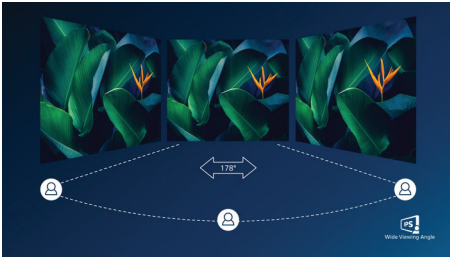

Perfectly designed for your space

- VESA mount allows for flexibility

PHILIPS

Full HD LCD monitor
V Line 27" (68.6 cm), 1920 x 1080 (Full HD)

273V7QJAB/01

Highlights

IPS technology

IPS displays use an advanced technology which gives you extra wide viewing angles of 178/178 degree, making it possible to view the display from almost any angle. Unlike standard TN panels, IPS displays gives you remarkably crisp images with vivid colors, making it ideal not only for Photos, movies and web browsing, but also for professional applications which demand color accuracy and consistent brightness at all times.

UltraNarrow Border

The new Philips displays feature ultra-narrow borders which allow for minimal distractions

and maximum viewing size. Especially suited for multi-display or tiling setup like gaming, graphic design and professional applications, the ultra-narrow border display gives you the feeling of using one large display.