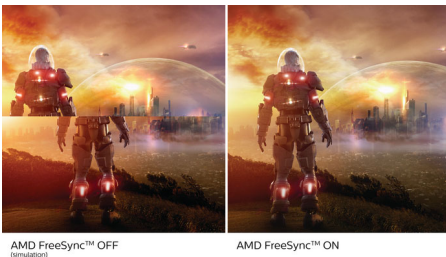

Immersive visuals

- VA display delivers awesome images with wide viewing angles
- 16:9 Full HD display for crisp detailed images
- SmartContrast for rich black details

The gaming advantage is yours

- AMD FreeSync™ Premium; tear free, stutter free, fluid gaming
- 144Hz refresh rates for ultra-smooth, brilliant images
- 1ms (MPRT) fast response for crisp image and smooth gameplay
- SmartImage game mode optimized for gamers
- Ultra Wide-Color wider range of colors for a vivid picture

PHILIPS

Highlights

VA display

Philips VA LED display uses an advanced multi-domain vertical alignment technology which gives you super-high static contrast ratios for extra vivid and bright images. While standard office applications are handled with ease, it is especially suitable for photos, web-browsing, movies, gaming, and demanding graphical applications. It's optimized pixel management technology gives you 178/178 degree extra wide viewing angle, resulting in crisp images.

AMD FreeSync™ Premium

Gaming shouldn't be a choice between choppy gameplay or broken frames. AMD FreeSync™ Premium equips serious gamers with a fluid, tear-free gameplay experience at peak performance. There are no compromises, game confidently with a high refresh rate, low framerate compensation, and low latency.