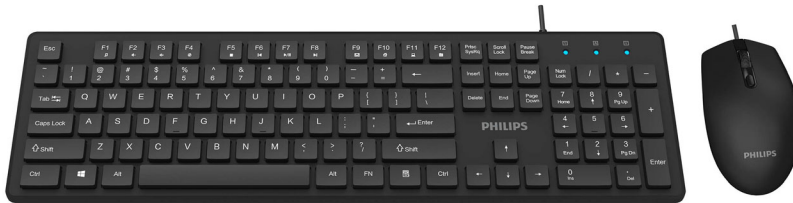

Philips 200 Series  
Wireless keyboard-mouse  
combo

**4 buttons**  
USB 2.0 Wired  
Optical Sensor

**SPT6264**

## Designed for what you do

Designed for your productive life. The new 200 series keyboard-mouse combo features a well-designed ergonomic keyboard comfort for all-day use and reliable durability. The optical mouse offers ergonomic accurate control.

### **Keyboard designed for ultimate productivity**

- Familiar layout for easy typing
- Low-profile keys for comfortable quiet typing
- Thin-profile design looks great on your desk

### **Comfortable, accurate control**

- Ambidextrous shape feels good in right or left hand
- Comfortable ergonomic mouse design feels great
- High-definition optical tracking for smooth control