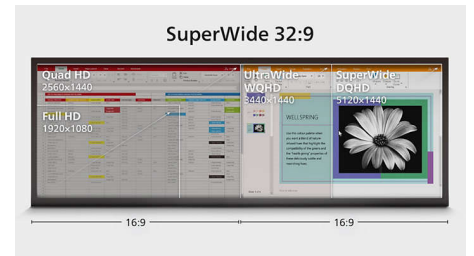

32:9 SuperWide

This monitor's 32:9 SuperWide screen provides users with the ultimate replacement for a multi-screen desktop. With a singular 44.5-inch screen that is equivalent to two 23.8-inch 16:9 QHD monitors, it allows users to work seamlessly without having to daisy chain and increases productivity by offering users a large screen to open complex spreadsheets and view videos in their full form.