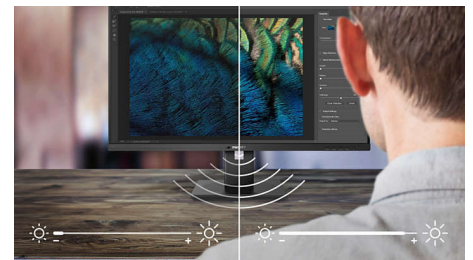

PowerSensor

PowerSensor is a built-in 'people sensor' that transmits and receives harmless infrared signals to determine if user is present and automatically reduces monitor brightness when user steps away from the desk, cutting energy costs by up to 80 percent and prolonging monitor life