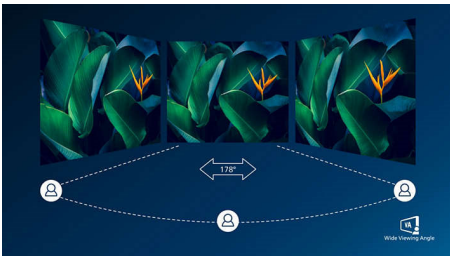

PHILIPS

Full HD Curved LCD monitor
E Line 24 (23.6"/59.9 cm diag.), 1920 x 1080 (Full HD)

Highlights

Curved display design

Desktop monitors offer a personal user experience, which suits a curved design very well. The curved screen provides a pleasant yet subtle immersion effect, which focuses on you at the centre of your desk.

VA display

The Philips VA LED display uses an advanced multi-domain vertical alignment technology that gives you super-high static contrast ratios for extra-vivid and bright images. While standard office applications are handled with ease, it is especially suitable for photos, web browsing, films, gaming and demanding graphical applications. Its optimised pixel management technology gives you a 178/178 degree extra-wide viewing angle, resulting in crisp images.