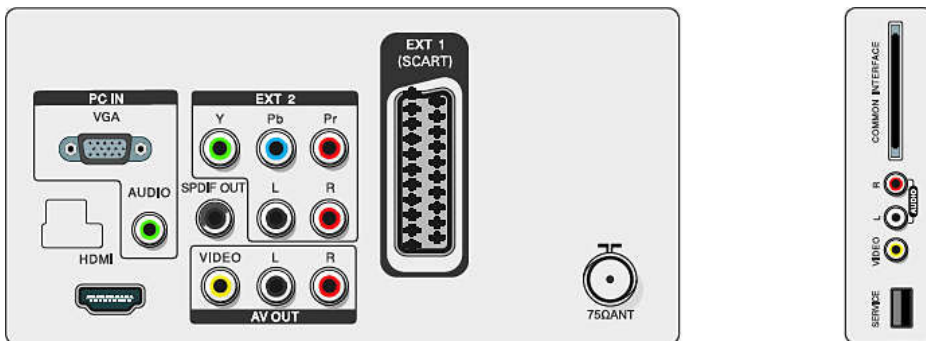

## Accessories

- Included accessories: Power cord, Remote Control, Batteries for remote control, Quick start guide, User Manual, Table top stand

Issue date 2024-03-24

Version: 1.0.1

EAN: 87 12581 55904 5

© 2024 Koninklijke Philips N.V.  
All Rights reserved.