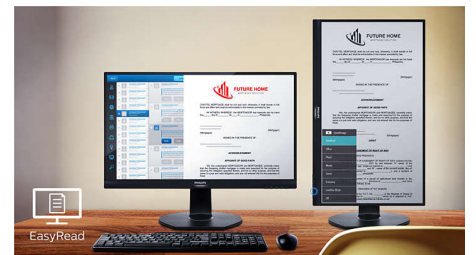

EasyRead mode

EasyRead mode for a paper-like reading experience