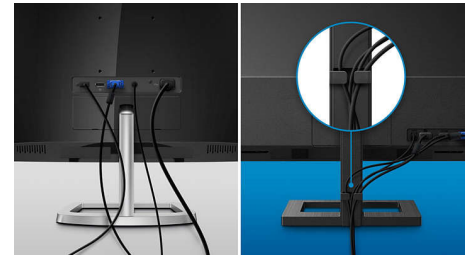

Cable management

Cable management is an intimate design that maintains tidy workspace by organizing cables and wires required for the operation of a display device.