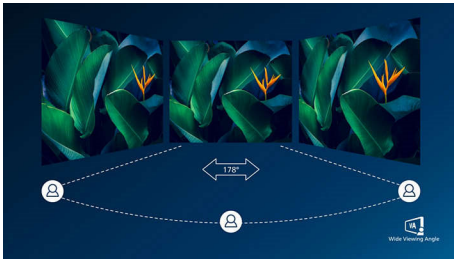

PHILIPS

LCD monitor
V Line 24 (23.8" / 60.5 cm diag.), 1920 x 1080 (Full HD)

Highlights

VA display

Philips VA LED display uses an advanced multi-domain vertical alignment technology which gives you super-high static contrast ratios for extra vivid and bright images. While standard office applications are handled with ease, it is especially suitable for photos, web-browsing, movies, gaming, and demanding graphical applications. Its optimized pixel management technology gives you 178/178 degree extra wide viewing angle, resulting in crisp images.