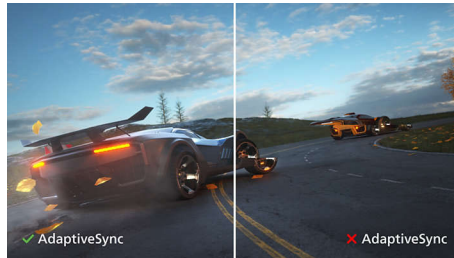

Adaptive-Sync technology

Gaming shouldn't be a choice between choppy gameplay or broken frames. Get fluid, artifact-free performance at virtually any framerate with Adaptive-Sync technology, smooth quick refresh and ultra-fast response time.

241V8L/27