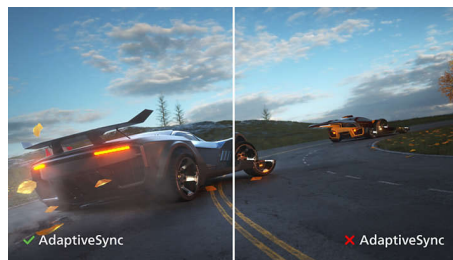

Adaptive-Sync technology

Gaming shouldn't be a choice between choppy gameplay or broken frames. Get fluid, artifact-free performance at virtually any framerate with Adaptive-Sync technology, smooth quick refresh and ultra-fast response time.