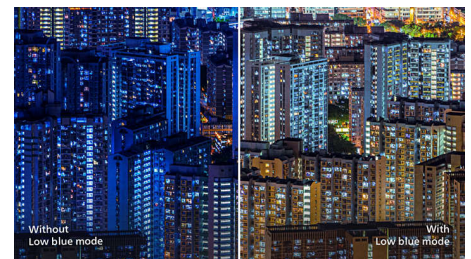

LowBlue Mode

Studies have shown that just as ultra-violet rays can cause eye damage, shortwave length blue light rays from LED displays can cause eye damage and affect vision over time. Developed for wellbeing, Philips LowBlue Mode setting uses a smart software technology to reduce harmful shortwave blue light.