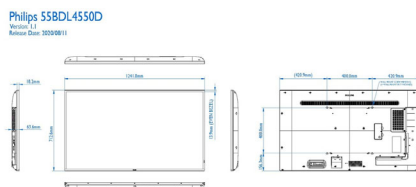

Power

- Standby power consumption: 0.5 W
- Mains power: 100 ~ 240 VAC, 50 ~ 60 Hz
- Consumption (Typical): 120 W
- Consumption (Max): 180 W
- Energy Label Class: G

Operating conditions

- Temperature range (operation): 0 ~ 40 °C
- Temperature range (storage): -20 ~ 60 °C
- Altitude: 0 ~ 3000 m
- MTBF: 50,000 hour(s)
- Humidity range (operation)[RH]: 20 - 80% RH (No condensation)
- Humidity range (storage) [RH]: 5 - 95% RH (No condensation)

Sound

- Built-in speakers: 2 x 10W RMS

Accessories

- Included accessories: Quick start guide, RS232 cable, AC Power Cord, HDMI cable, Remote Control & AAA Batteries
- Stand: BM05922(Optional)
- Included Accessories: RS232 daisy-chain cable, Philips logo (x1), Screws, USB Cover (x1), AC

Switch Cover

Multimedia Applications

- USB Playback Audio: AAC, HEAAC, MPEG
- USB Playback Picture: BMP, JPEG, PNG
- USB Playback Video: MPEG, H.263, H.264, H.265, VP8

Miscellaneous

- On-Screen Display Languages: English, French, German, Spanish, Polish, Turkish, Russian, Italian, Simplified Chinese, Traditional Chinese, Arabic, Japanese, Danish, Dutch, Finnish, Norwegian, Portuguese, Swedish
- Regulatory approvals: CE, RoHS, BSMI, CB, FCC, Class A, VCCI, CCC, CU, EMF, ETL, PSB
- Warranty: 3 year warranty

Issue date 2022-07-14

Version: 3.0.1

12 NC: 8670 001 68859
EAN: 87 12581 76893 5

© 2022 Koninklijke Philips N.V.
All Rights reserved.

Specifications are subject to change without notice.
Trademarks are the property of Koninklijke Philips N.V.
or their respective owners.

www.philips.com