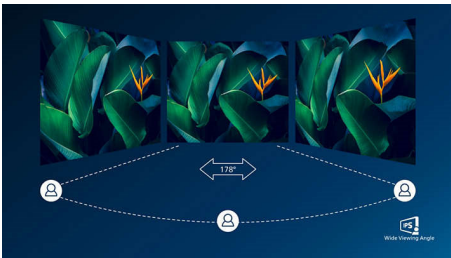

IPS technology

IPS displays use an advanced technology which gives you extra wide viewing angles of 178/178 degree, making it possible to view the display from almost any angle. Unlike standard TN panels, IPS displays gives you remarkably crisp images with vivid colors, making it ideal not only for Photos, movies and web browsing, but also for professional applications which demand color accuracy and consistent brightness at all times.