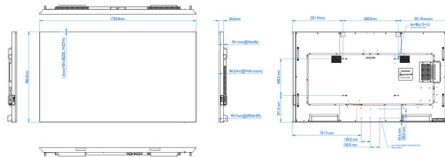

Operating conditions

- Altitude: 0 ~ 3000 m
- Temperature range (operation): 0 ~ 40 °C
- MTBF: 50,000 hour(s)
- Relative humidity: 20 ~ 80%(operating), 5 ~95%(storage) %
- Temperature range (storage): -20 ~ 60 °C

Multimedia Applications

- USB Playback Video: ASF, AVI, FLV, MKV, MP4, MPEG, MPG, TS, VOB, WEBM, WMV, DAT

- USB Playback Picture: BMP, JPEG, JPG, PNG
- USB Playback Audio: AAC, M4A, MP3, WMA

Internal Player

- CPU: Intel Core i7
- GPU: Nvidia GT730
- Storage: 256GB eMMC
- RAM: 8GB DDR4

Multi-touch Interactivity

- Touch points: 10 simultaneous touch points

Accessories

- Included Accessories: Philips logo (x1), RS232 Daisy chain cable (x1), Cleaning cloth (x1), DVI - I Cable (1.8m) (x1), HDMI Cable (3m) (x1), IR sensor cable (1.8 m) (x1), M2 Screw (x2), M3 screw (x2), Power cable (x3), Touch Pen (x2), USB A to B cable (3m) (x1), USB Cover (x1), AAA batteries (x1), HDMI transmitter (x2), Quick start guide (x1), Remote control (x1), RS232 cable (3 m) (x1)

Miscellaneous

- On-Screen Display Languages: English, French, German, Spanish, Polish, Turkish, Russian, Italian, Simplified Chinese, Traditional Chinese, Arabic, Japanese, Danish, Dutch, Finnish, Norwegian, Portuguese, Swedish
- Warranty: 3 year warranty
- Regulatory approvals: CE, RoHS, CB, CU, EMF, EPA, FCC, Class A, ETL, PSB

Issue date 2024-03-24

Version: 5.1.1

EAN: 87 12581 76742 6

© 2024 Koninklijke Philips N.V.
All Rights reserved.

Specifications are subject to change without notice.
Trademarks are the property of Koninklijke Philips N.V.
or their respective owners.

www.philips.com