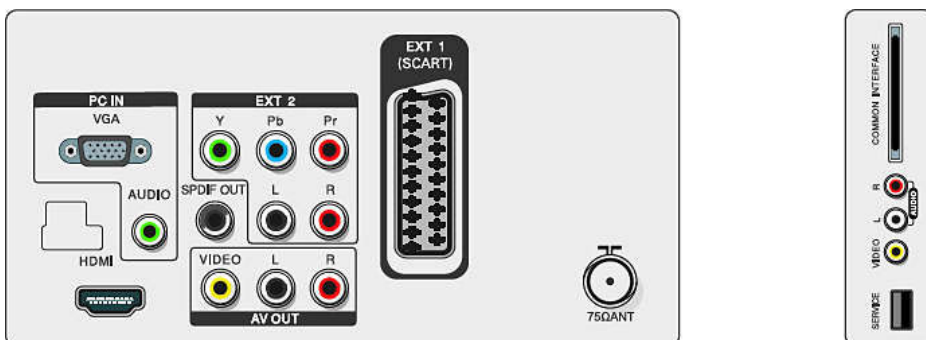

Picture/Display

- Diagonal screen size (metric): 54.61 cm
- Diagonal screen size (inch): 21.5 inch
- Aspect ratio: 16:9, Widescreen
- Panel resolution: 1920 x 1080
- Brightness: 250 cd/m²
- Contrast ratio (typical): 1000:1
- SmartContrast: 50000:1
- Response time (typical): 5 ms
- Viewing angle: 170° (H) / 160° (V)
- Picture enhancement: Progressive scan, TrueVision
- Screen enhancement: Anti-Reflection coated screen

Accessories

- Included accessories: Power cord, Remote Control, Batteries for remote control, Quick start guide, User Manual, Table top stand

Issue date 2024-03-24

Version: 1.0.1

EAN: 87 12581 55904 5

© 2024 Koninklijke Philips N.V.
All Rights reserved.