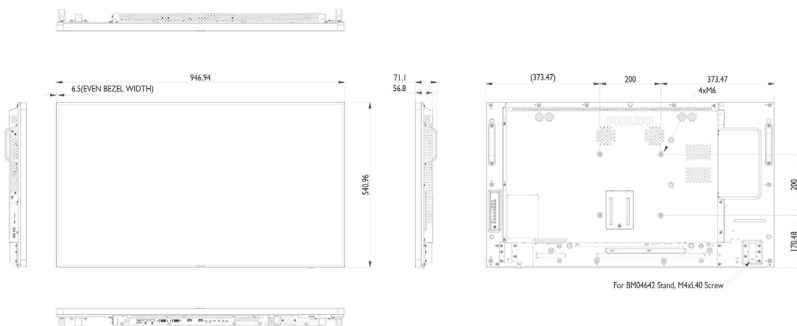

Operating conditions

- Altitude: 0 ~ 3000 m
- Temperature range (operation): 0 ~ 40 °C
- MTBF: 60,000 hour(s)
- Relative humidity: 20 ~ 80 %
- Temperature range (storage): -20 ~ 60 °C

Multimedia Applications

- USB Playback Video: MKV, MP4, MPG, VOB, 3GP, AVI, DAT, FLV, MOV, TS, WEBM
- USB Playback Picture: BMP, GIF, JPEG, JPG, PNG
- USB Playback Audio: AAC, M4A, MP3, WMA, MP1, MP2

Internal Player

- CPU: Octacore Cortex A53 1.5GHz
- GPU: PowerVR SGX6110
- Memory: 2GB DDR3
- Storage: 16GB EMMC

Accessories

- Included accessories: Remote Control, Batteries for remote control, Quick start guide, AC Power Cord, RS232 cable
- Included Accessories: Edge Alignment Kit (1)-2pcs, Edge Alignment Kit (2)-1pcs, Logo guide,

- Philips logo (x1), Thumbscrew (8pcs), RS232 daisy-chain cable
- Stand: BM04642/00(optional)

Miscellaneous

- On-Screen Display Languages: English, French, German, Spanish, Polish, Turkish, Russian, Italian, Simplified Chinese, Traditional Chinese, Arabic, Japanese, Danish, Dutch, Finnish, Norwegian, Portuguese, Swedish
- Warranty: 3 year warranty
- Regulatory approvals: CE, CCC, CB, CECP, UL/cUL, BSMI, EAC, EMF, EnergyStar 7.0, PSB, VCCI, FCC, Class A, PSE

Issue date 2024-03-24

Version: 12.0.1

EAN: 87 12581 74215 7

© 2024 Koninklijke Philips N.V.
All Rights reserved.

Specifications are subject to change without notice.
Trademarks are the property of Koninklijke Philips N.V.
or their respective owners.

www.philips.com