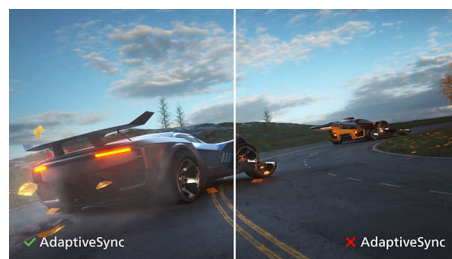

Adaptive-Sync technology

Gaming shouldn't be a choice between choppy gameplay or broken frames. Get fluid, artifact-free performance at virtually any framerate with Adaptive-Sync technology, smooth quick refresh and ultra-fast response time.

271V8/69