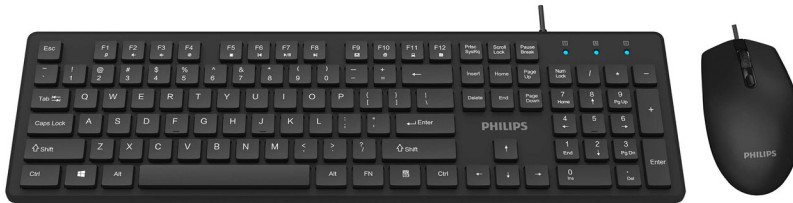

Philips 200 Series
Wireless keyboard-mouse
combo

4 buttons
USB 2.0 Wired
Optical Sensor

SPT6264

Designed for what you do

Designed for your productive life. The new 200 series keyboard-mouse combo features a well-designed ergonomic keyboard comfort for all-day use and reliable durability. The optical mouse offers ergonomic accurate control.

Keyboard designed for ultimate productivity

- Familiar layout for easy typing
- Low-profile keys for comfortable quiet typing
- Thin-profile design looks great on your desk

Plug and Play

- Simple plug-and-play wired USB connections

PHILIPS

Wireless keyboard-mouse combo
4 buttons USB 2.0 Wired, Optical Sensor

SPT6264/00

Highlights

Plug-and-play

Simple plug-and-play wired USB connections

Comfortable ergonomic design

Comfortable ergonomic mouse design feels great

Technical specifications

- Front Panel Colour: Black

- Connectivity: USB 2.0 wired
- Design Type: Ergonomic and stylish design
- Driver Requirement: Driver-free
- Product Type: Wired keyboard-mouse combo (Black)
- Front Panel Material: Plastics front panel
- Key Lifespan: 10 million keystrokes
- Key Rollover Type: 6 key rollover (A, S, D, J, K, L)
- Keys: 104 Keys
- Handed Type: Left- and right-handed mouse
- Optical Sensor Precision-Mouse: 1000/1200 DPI, 2 levels adjustable DPI