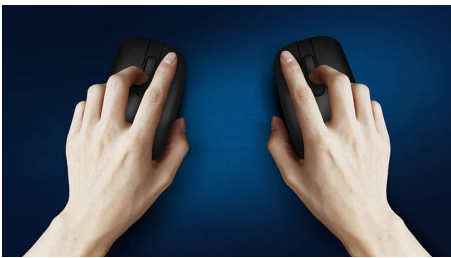

Keyboard designed for ultimate productivity

- Familiar layout for easy typing
- Low-profile keys for comfortable quiet typing
- Thin-profile design looks great on your desk

Plug and Play

- Simple plug-and-play wired USB connections

PHILIPS

Wireless keyboard-mouse combo
4 buttons USB 2.0 Wired, Optical Sensor

SPT6264/00

Highlights

Plug-and-play

Simple plug-and-play wired USB connections

Comfortable ergonomic design

Comfortable ergonomic mouse design feels great

Keystrokes for durability

Keys last millions of keystrokes for durability

Ambidextrous mouse design

Ambidextrous shape feels good in right or left hand

Familiar keyboard layout

Familiar layout for easy typing

Smooth optical tracking

High-definition optical tracking for smooth control

Quiet-typing

Low-profile keys for comfortable quiet typing

Thin-profile design

Thin-profile design looks great on your desk

Specifications