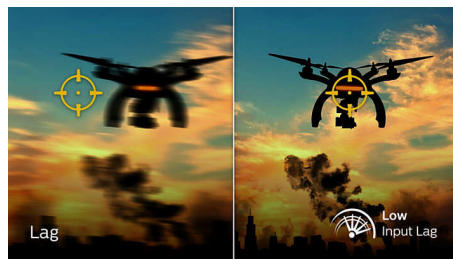

Low Input Lag

Input lag is the amount of time that elapses between performing an action with connected devices and seeing the result on screen. Low input lag reduces the time delay between entering a command from your devices to monitor, greatly improving play on twitch-sensitive video games, particularly important for playing fast-paced, competitive games.