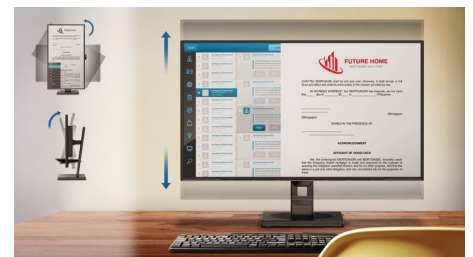

## Built-in stereo speakers

A pair of high quality stereo speakers built into a display device. It can be visible front firing, or invisible down firing, top firing, rear firing, etc depending on model and design.

## Compact Ergo Base

The Compact Ergo Base is a people-friendly Philips monitor base that tilts, pivot and height-adjusts so each user can position the monitor for maximum viewing comfort and efficiency.