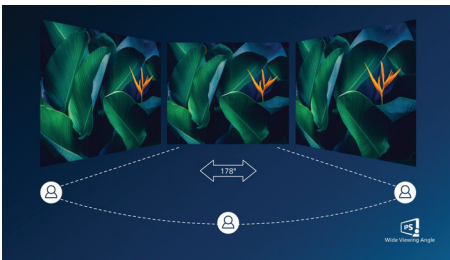

IPS technology

IPS displays use an advanced technology which gives you extra wide viewing angles of 178/178 degree, making it possible to view the display from almost any angle. Unlike standard TN panels, IPS displays gives you remarkably crisp images with vivid colors, making it ideal not only for Photos, movies and web browsing, but also for professional applications which demand color accuracy and consistent brightness at all times.